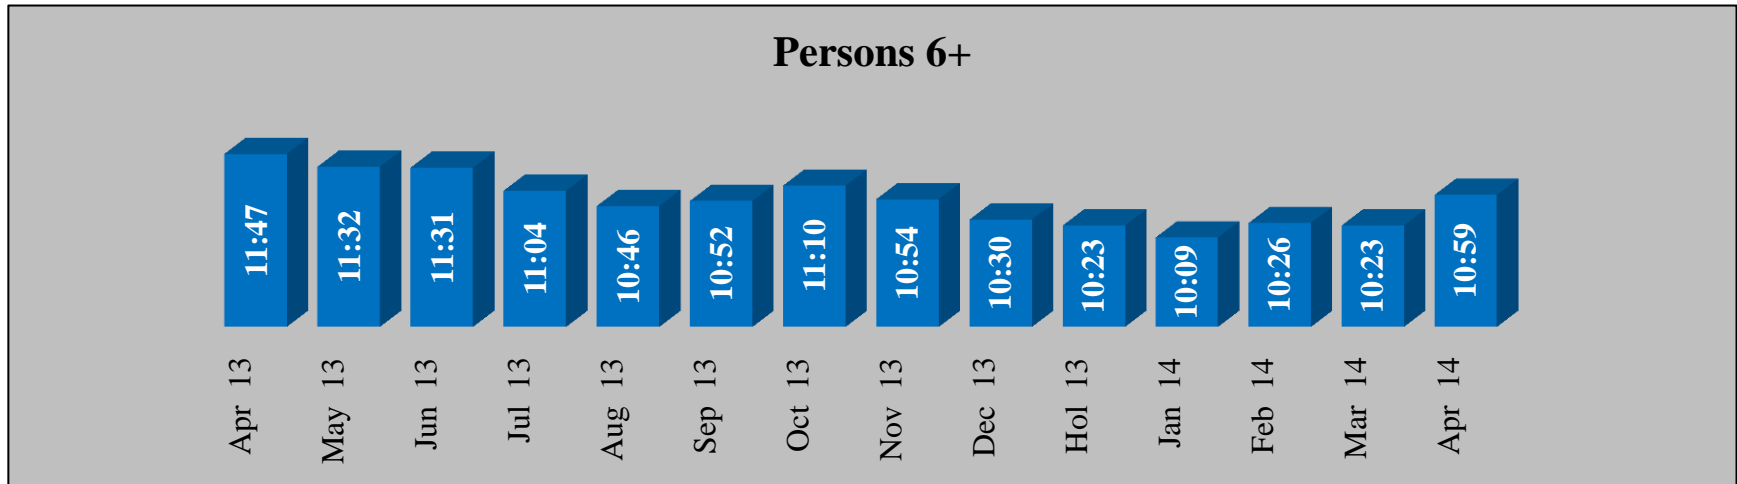

How much time were people exposed to radio?

AWTE (HH:MM) Mon-Sun 6A-12Mid

What were WAAA-FM's AQH, Share, Cume & AWTE trends?

Persons 25-54 Mon-Sun 6A-12Mid