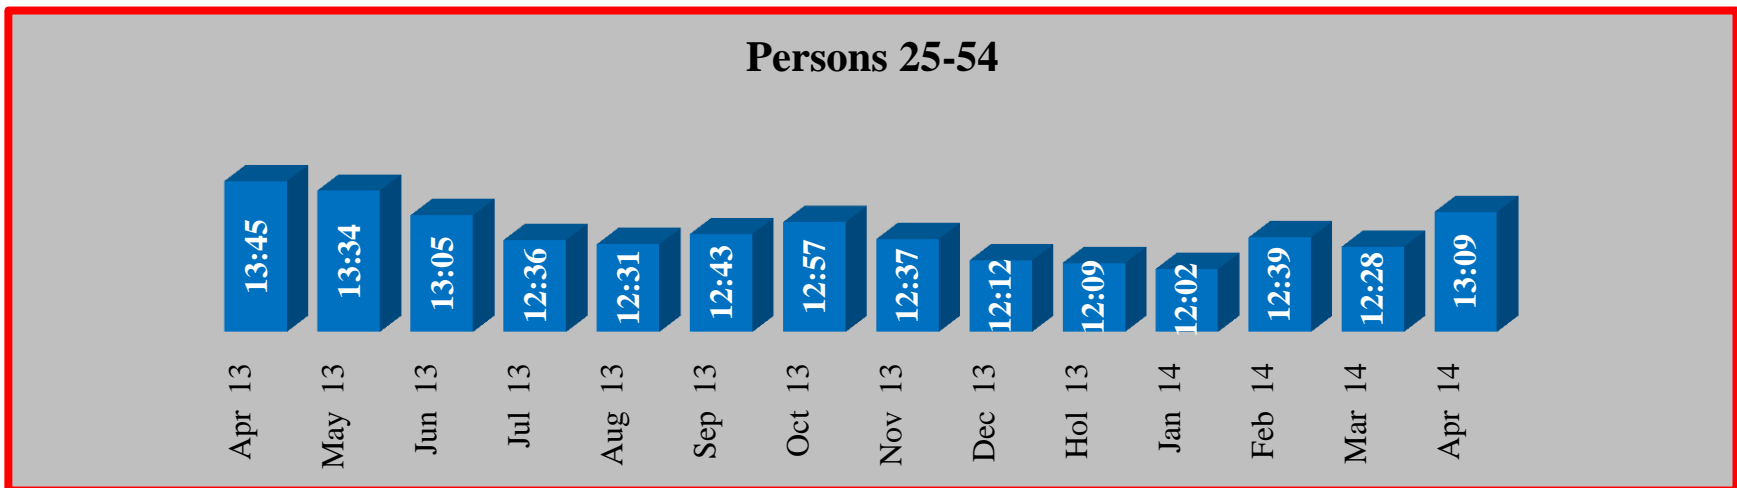

How much time were people exposed to radio?

AWTE (HH:MM) Mon-Sun 6A-12Mid

What were WAAA-FM's AQH, Share, Cume & AWTE trends?

Persons 25-54 Mon-Sun 6A-12Mid